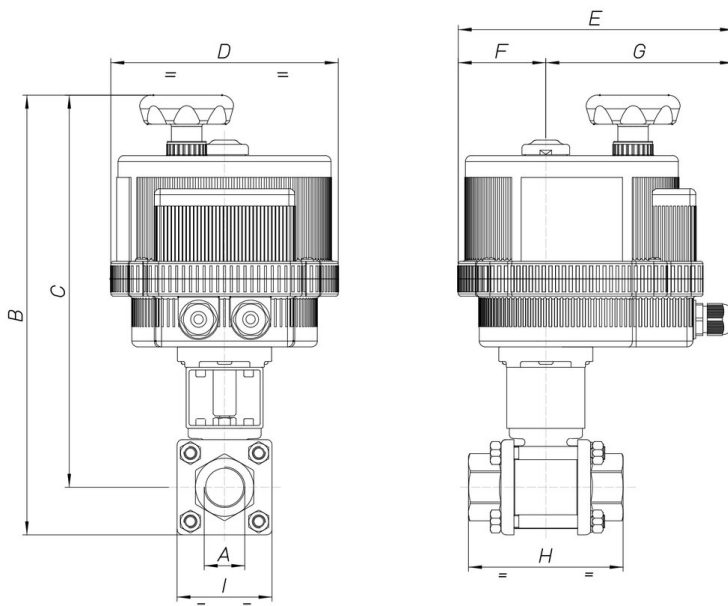

8E004 F/F

2 way, three piece ball valve, full bore [Valpres artt. 713000 F/F - 714000 SW - 715000 BW] carbon steel LCB with ball and stem in stainless steel AISI 304, with electric actuator series 85.

Technische Spezifikationen