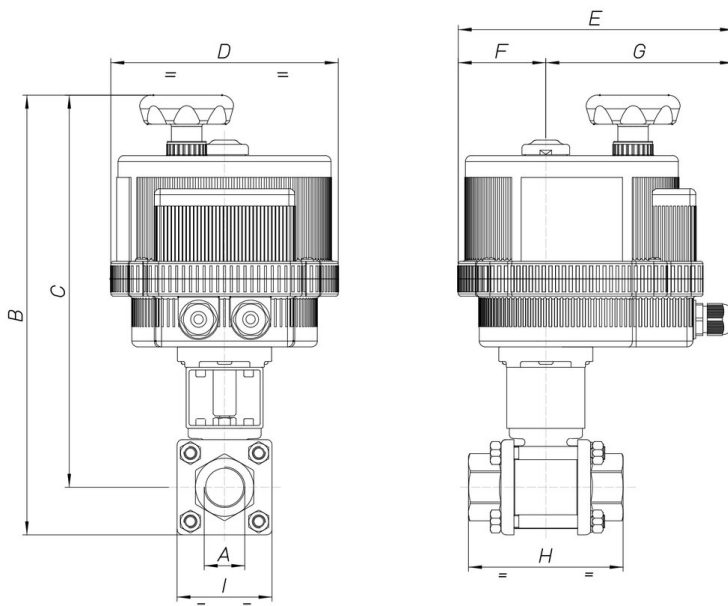

8E032 SW

2 way, three piece ball valve, full bore [Valpres artt. 713000 F/F - 714000 SW - 715000 BW] carbon steel LCB with ball and stem in stainless steel AISI 304, with electric actuator series 85.

Technische Spezifikationen