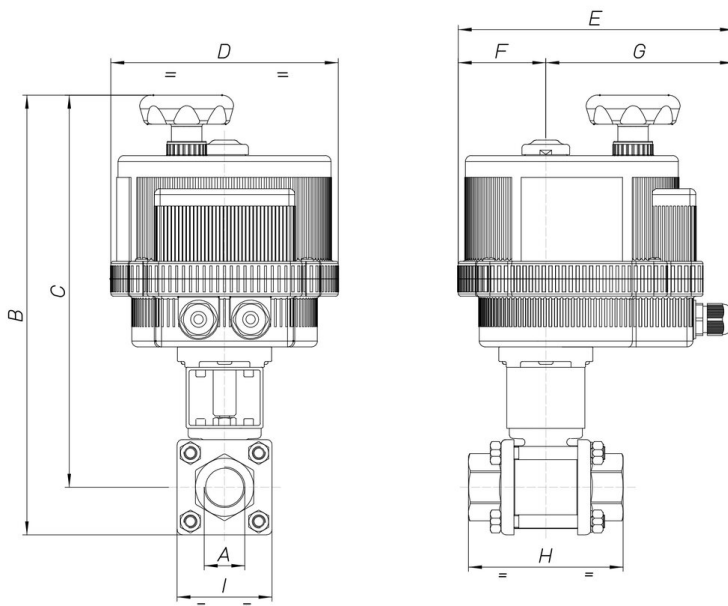

8E033 BW

2 way, three piece ball valve, full bore [Valpres artt. 713000 F/F - 714000 SW - 715000 BW] carbon steel LCB with ball and stem in stainless steel AISI 304, with electric actuator series 85.

Technische Spezifikationen