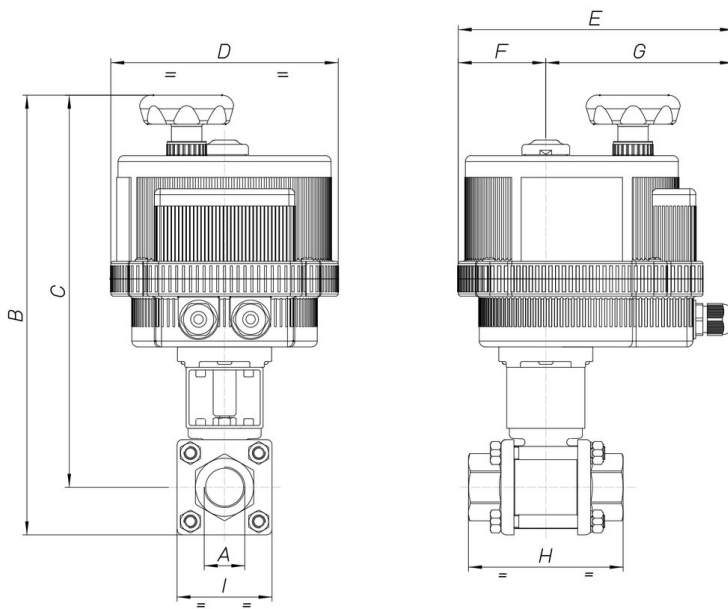

8E033 BW

2 way, three piece ball valve, full bore [Valpres artt. 713000 F/F - 714000 SW - 715000 BW] carbon steel LCB with ball and stem in stainless steel AISI 304, with electric actuator series 85.

Technische Spezifikationen