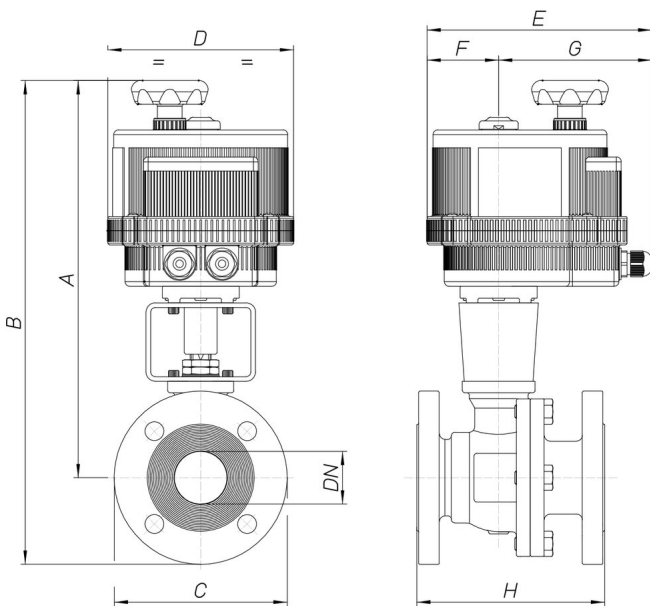

Technische Spezifikationen