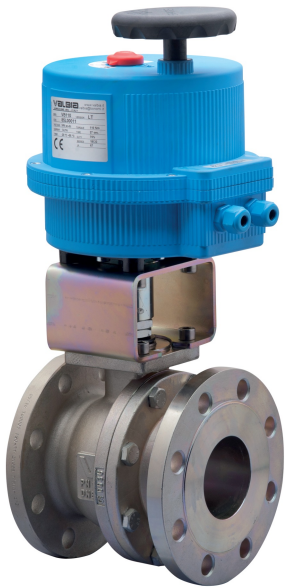

8E054

Split Body [Valpres art. 760001] full bore flanged PN16 ball valve, carbon steel WCB, Fire Safe, Antistatic Device, face to face EN558 basic series 27, classified ATEX Ex II 2 G/D c T3, with electric actuator series 85.