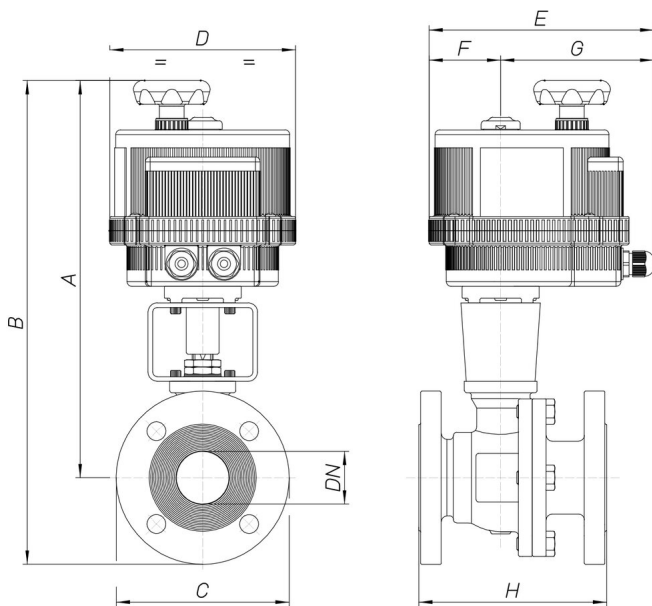

Technische Spezifikationen