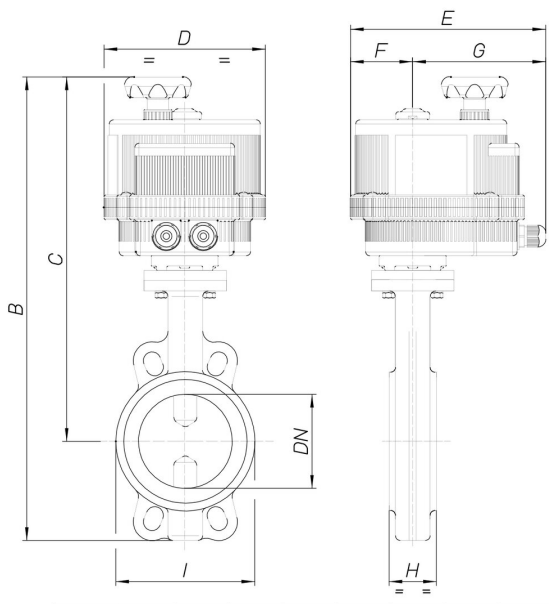

Technische Spezifikationen