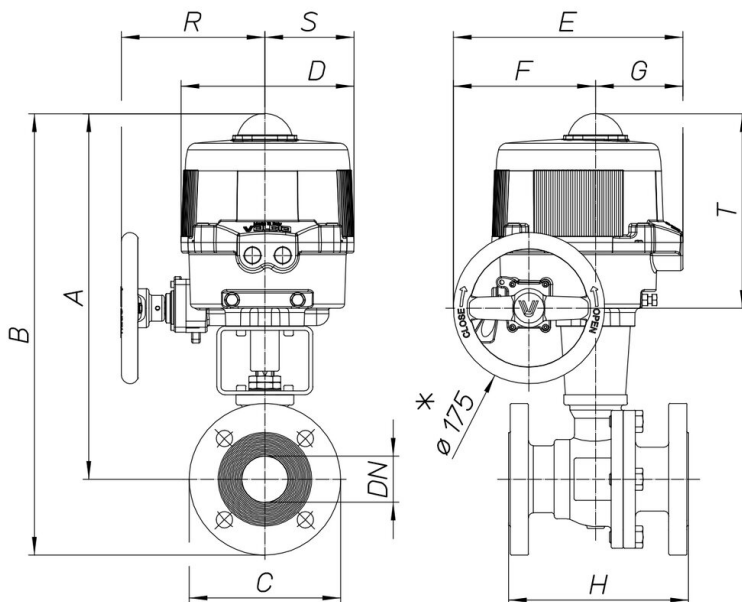

Technische Spezifikationen