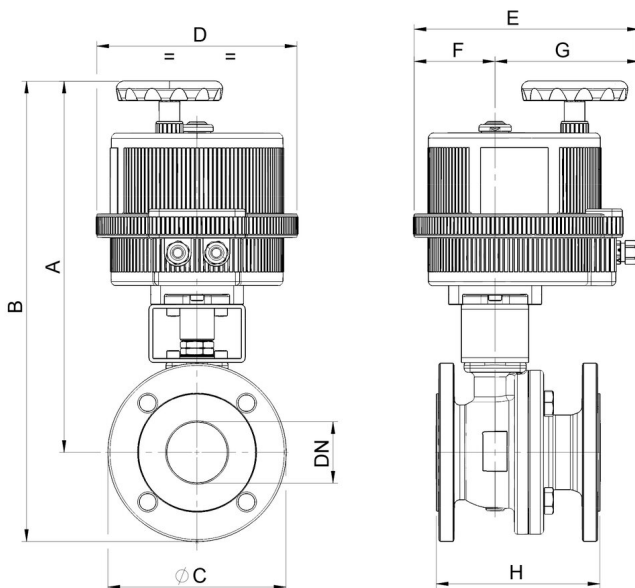

Technische Spezifikationen