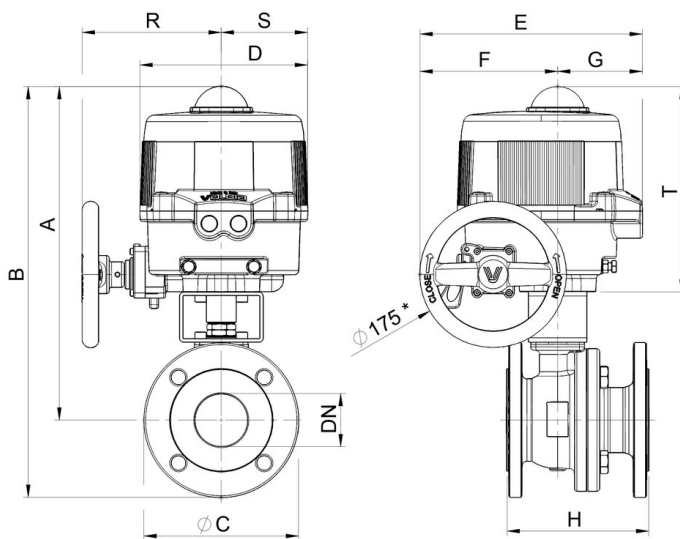

Technische Spezifikationen

* mod.VB030M-VB060M Q10mm SENZA VOLANTINO - without handwheel