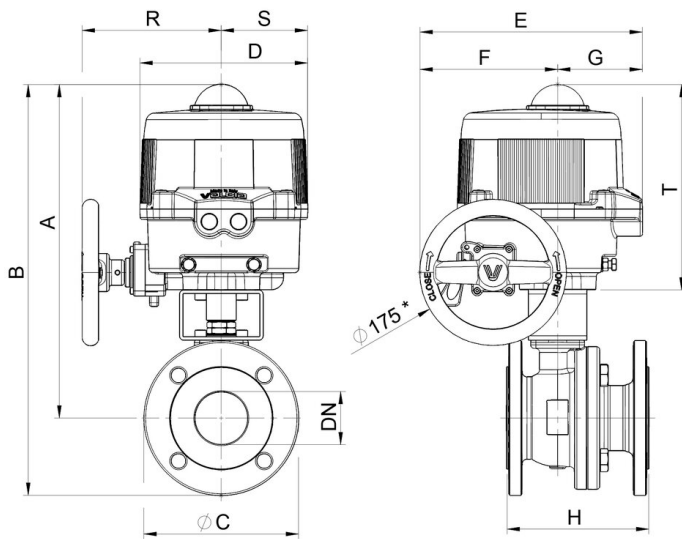

Technische Spezifikationen

* mod.VB030M-VB060M Q10mm SENZA VOLANTINO - without handwheel