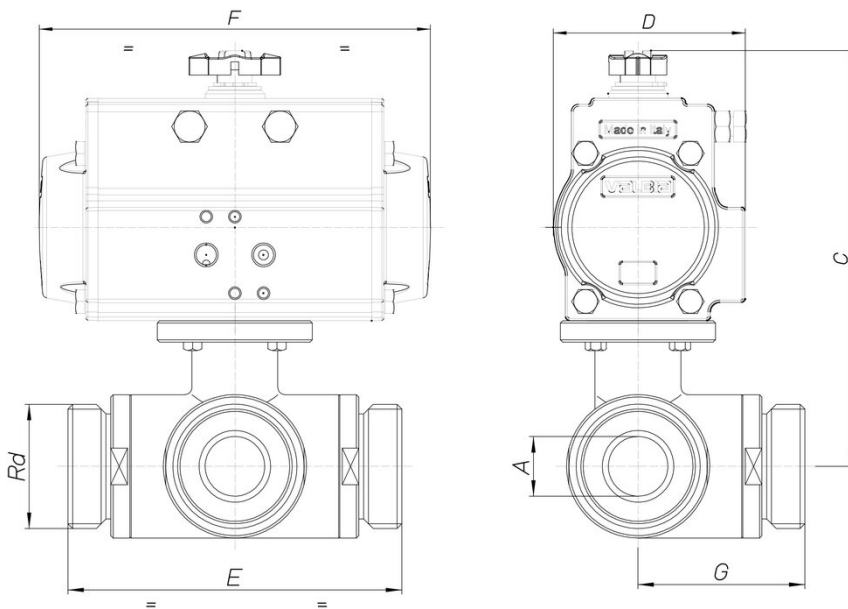

## 8P022000

3 ways ball valve, from ingot, 4 PTFE seals, AISI 316, polished, DIN 11851 connection F/F/F, full bore, T or L port, with actuator.

### Technical specifications

| <b>MOD</b> | <b>PN</b> | <b>A</b> | <b>RD</b> | <b>C</b> | <b>D</b> | <b>E</b> | <b>F</b> | <b>G</b> | <b>ACT.</b> |
|------------|-----------|----------|-----------|----------|----------|----------|----------|----------|-------------|
| 8P02200003 | 40        | 10       | 28x1/8"   | 210      | 81       | 108      | 164      | 54       | SR 63       |
| 8P02200004 | 40        | 15       | 34x1/8"   | 212      | 81       | 118      | 164      | 59       | SR 63       |
| 8P02200005 | 40        | 20       | 44x1/6"   | 202      | 106      | 130      | 241      | 65       | SR 85       |
| 8P02200006 | 40        | 25       | 52x1/6"   | 206      | 106      | 140      | 241      | 70       | SR 85       |
| 8P02200007 | 40        | 32       | 58x1/6"   | 227      | 106      | 156      | 241      | 78       | SR 85       |
| 8P02200008 | 40        | 40       | 65x1/6"   | 247      | 123      | 172      | 275      | 86       | SR 100      |
| 8P02200010 | 25        | 50       | 78x1/6"   | 250      | 123      | 182      | 275      | 91       | SR 100      |
| 8P02200012 | 25        | 65       | 95x1/6"   | 294      | 137      | 196      | 333      | 98       | SR 115      |
| 8P02200014 | 16        | 80       | 110x1/4"  | 321      | 148      | 256      | 372      | 128      | SR 125      |
| 8P02200018 | 16        | 100      | 130x1/4"  | 358      | 164      | 286      | 435      | 143      | SR 140      |