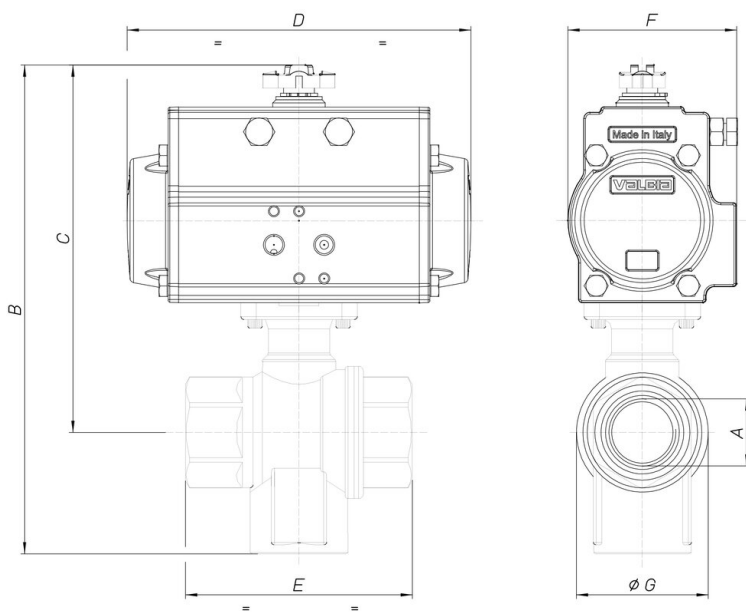

## 8P015000

Diverter brass CW617N ball valve [RB Art. 3110 (T)], full bore, female threaded, "T" port, with actuator.

### Technical specifications

<b>MOD</b>	<b>PN</b>	<b>A</b>	<b>B</b>	<b>C</b>	<b>D</b>	<b>E</b>	<b>F</b>	<b>G</b>	<b>ACT.</b>	<b>RI</b>
8P01500002	25	1/4"	156	130	141	52	71	28	SR 52	4017
8P01500003	25	3/8"	156	130	141	52	71	28	SR 52	4017
8P01500004	25	1/2"	166	133	141	64	71	35	SR 52	4017
8P01500005	16	3/4"	184	144	141	74	71	43	SR 52	4017
8P01500006	16	1"	194	147	141	89	71	53	SR 52	4017
8P01500007	10	1"1/4	205	151	141	100	71	63	SR 52	4017
8P01500008	10	1"1/2	254	193	210	110	95	77	SR 75	4030
8P01500010	10	2"	285	212	241	130	106	93	SR 85	4030