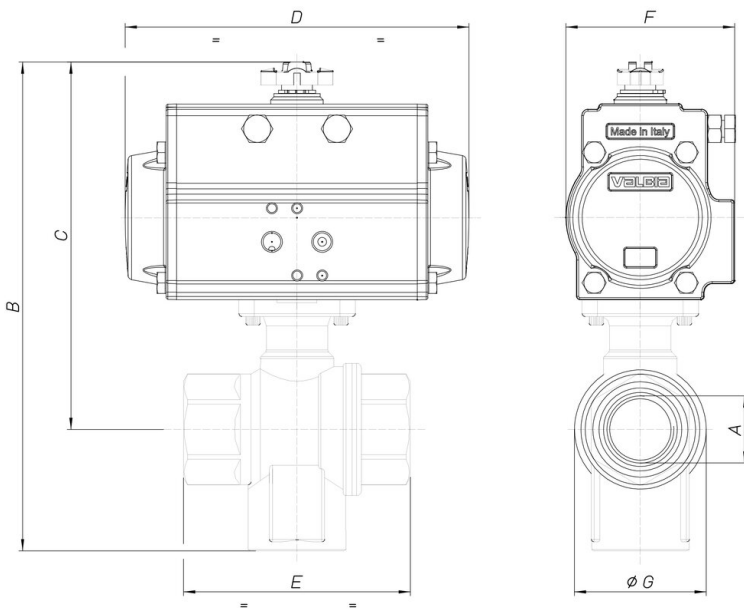

8P015000

Diverter brass CW617N ball valve [RB Art. 3110 (T)], full bore, female threaded, "T" port, with actuator.

Technical specifications

MOD	PN	A	B	C	D	E	F	G	ACT.	RI
8P01500002	25	1/4"	156	130	141	52	71	28	SR 52	4017
8P01500003	25	3/8"	156	130	141	52	71	28	SR 52	4017
8P01500004	25	1/2"	166	133	141	64	71	35	SR 52	4017
8P01500005	16	3/4"	184	144	141	74	71	43	SR 52	4017
8P01500006	16	1"	194	147	141	89	71	53	SR 52	4017
8P01500007	10	1"1/4	205	151	141	100	71	63	SR 52	4017
8P01500008	10	1"1/2	254	193	210	110	95	77	SR 75	4030
8P01500010	10	2"	285	212	241	130	106	93	SR 85	4030