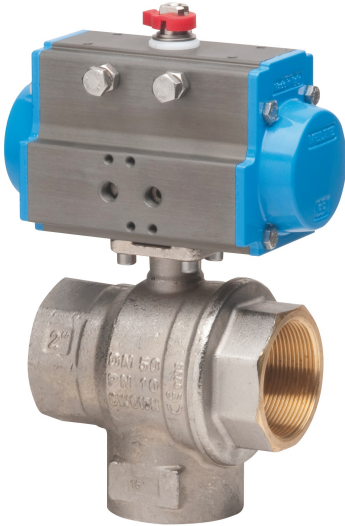

8P015000

Diverter brass CW617N ball valve [RB Art. 3110 (T)], full bore, female threaded, "T" port, with actuator.

Technical specifications

MOD	PN	A	B	C	D	E	F	G	ACT.	RI
8P01500002	25	1/4"	156	130	141	52	71	28	SR 52	4017
8P01500003	25	3/8"	156	130	141	52	71	28	SR 52	4017
8P01500004	25	1/2"	166	133	141	64	71	35	SR 52	4017
8P01500005	16	3/4"	184	144	141	74	71	43	SR 52	4017
8P01500006	16	1"	194	147	141	89	71	53	SR 52	4017
8P01500007	10	1"1/4	205	151	141	100	71	63	SR 52	4017
8P01500008	10	1"1/2	254	193	210	110	95	77	SR 75	4030
8P01500010	10	2"	285	212	241	130	106	93	SR 85	4030