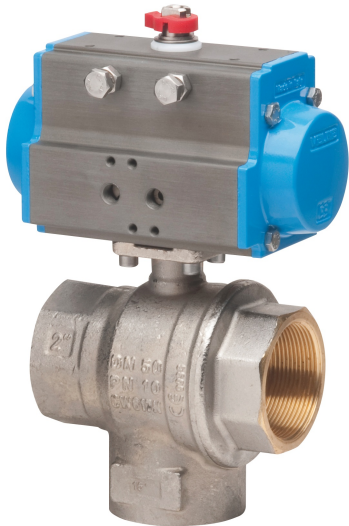

## 8P015000

Diverter brass CW617N ball valve [RB Art. 3110 (T)], full bore, female threaded, "T" port, with actuator.

### Technical specifications

<b>MOD</b>	<b>PN</b>	<b>A</b>	<b>B</b>	<b>C</b>	<b>D</b>	<b>E</b>	<b>F</b>	<b>G</b>	<b>ACT.</b>	<b>RI</b>
8P01500002	25	1/4"	156	130	141	52	71	28	SR 52	4017
8P01500003	25	3/8"	156	130	141	52	71	28	SR 52	4017
8P01500004	25	1/2"	166	133	141	64	71	35	SR 52	4017
8P01500005	16	3/4"	184	144	141	74	71	43	SR 52	4017
8P01500006	16	1"	194	147	141	89	71	53	SR 52	4017
8P01500007	10	1"1/4	205	151	141	100	71	63	SR 52	4017
8P01500008	10	1"1/2	254	193	210	110	95	77	SR 75	4030
8P01500010	10	2"	285	212	241	130	106	93	SR 85	4030