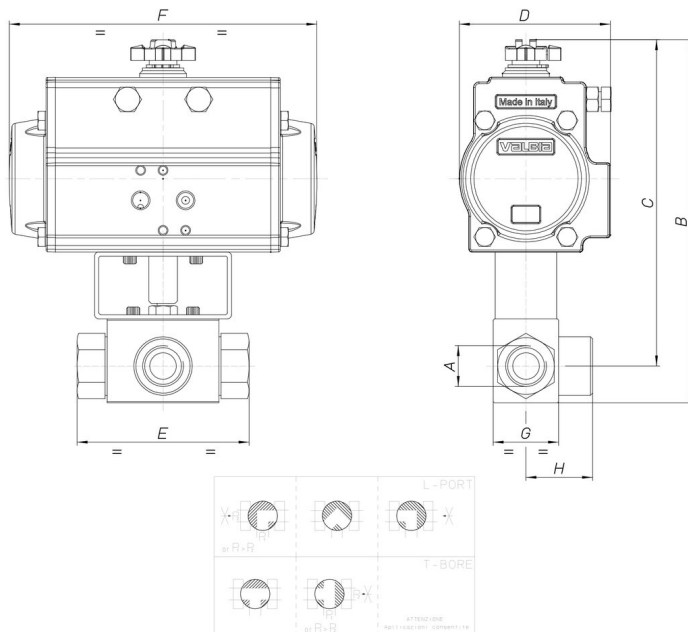

## 8P015300

3 ways ball valve, 9SMnPb36, L or T port, diverting only, F/F/F threaded, for high pressure, with actuator. For Hydraulic oil, emulsion, gas. For particular applications, refer to Valbia.

### Technical specifications

MOD	PN	A	B	C	D	E	F	G	H	ACT.	RI
8P01530003	400	3/8"	182	164	71	73	141	35	37	DA 52	3740
8P01530004	350	1/2"	196	178	81	83	164	37	40	DA 63	3741
8P01530005	350	3/4"	226	203	95	95	210	45	52	DA 75	3742
8P01530006	350	1"	236	207	95	112	210	55	60	DA 75	3742