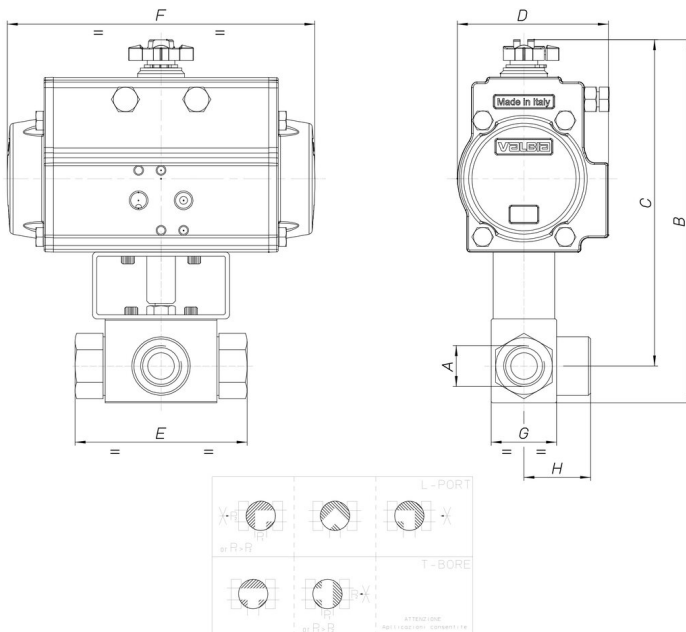

## 8P015400

3 ways ball valve, 9SMnPb36, L or T port, diverting only, F/F/F threaded, for high pressure, with actuator. For Hydraulic oil, emulsion, gas. For particular applications, refer to Valbia.

### Technical specifications

MOD	PN	A	B	C	D	E	F	G	H	ACT.	RI
8P01540003	400	3/8"	182	164	71	73	141	35	37	DA 52	3740
8P01540004	350	1/2"	196	178	81	83	164	37	40	DA 63	3741
8P01540005	350	3/4"	226	203	95	95	210	45	52	DA 75	3742
8P01540006	350	1"	236	207	95	112	210	55	60	DA 75	3742