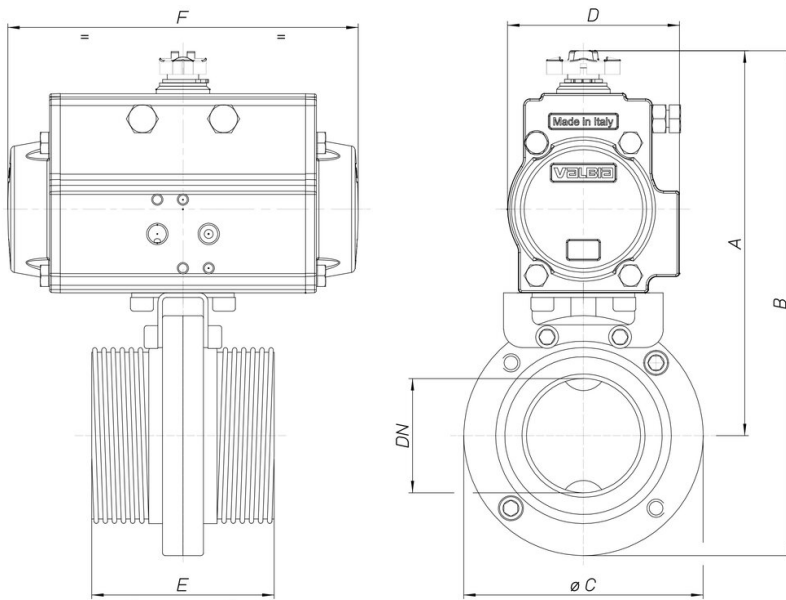

8P015800

Stainless steel AISI 304L butterfly valve for food industry,
F/F DIN 11851 connections, with actuator.

Technical specifications

MOD	PN	A	B	ØC	D	E	F	ACT.
8P01580006	6	150	189	79	71	68	141	SR 52
8P01580007	6	155	197	85	71	76	141	SR 52
8P01580008	6	169	215	92	81	76	164	SR 63
8P01580010	6	193	245	105	95	80	210	SR 75
8P01580012	6	216	279	125	106	82	241	SR 85
8P01580014	6	224	292	137	106	84	241	SR 85
8P01580018	6	249	327	157	123	88	275	SR 100