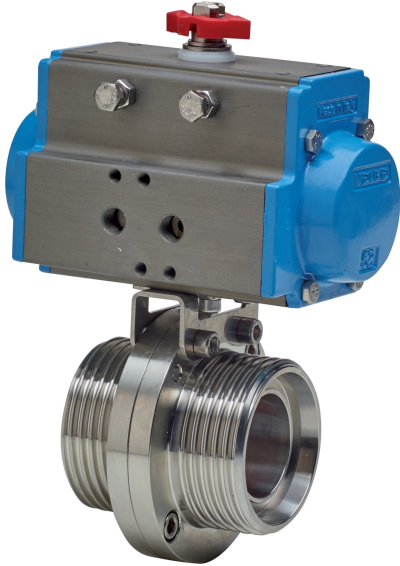

8P015800

Stainless steel AISI 304L butterfly valve for food industry,
 F/F DIN 11851 connections, with actuator.

Technical specifications

MOD	PN	A	B	ØC	D	E	F	ACT.
8P01580006	6	150	189	79	71	68	141	SR 52
8P01580007	6	155	197	85	71	76	141	SR 52
8P01580008	6	169	215	92	81	76	164	SR 63
8P01580010	6	193	245	105	95	80	210	SR 75
8P01580012	6	216	279	125	106	82	241	SR 85
8P01580014	6	224	292	137	106	84	241	SR 85
8P01580018	6	249	327	157	123	88	275	SR 100