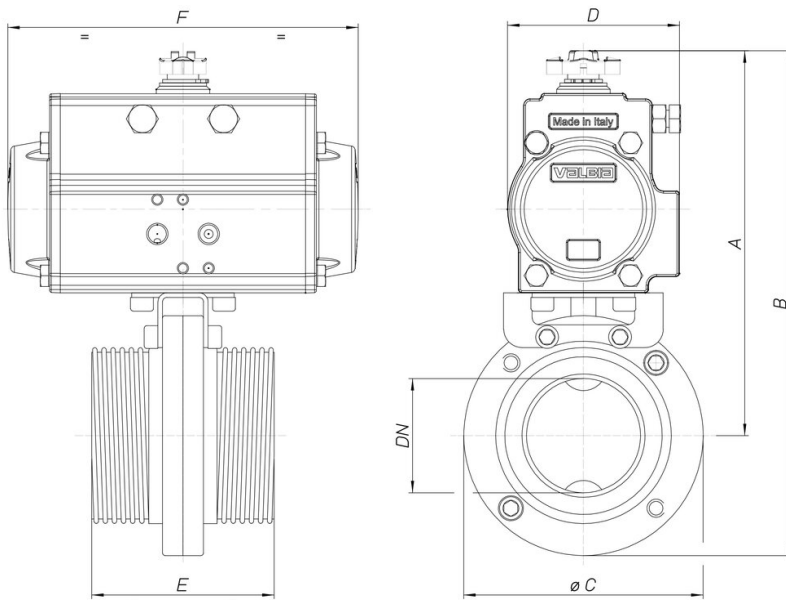

8P015800

Stainless steel AISI 304L butterfly valve for food industry,
 F/F DIN 11851 connections, with actuator.

Technical specifications

MOD	PN	A	B	ØC	D	E	F	ACT.
8P01580006	6	150	189	79	71	68	141	SR 52
8P01580007	6	155	197	85	71	76	141	SR 52
8P01580008	6	169	215	92	81	76	164	SR 63
8P01580010	6	193	245	105	95	80	210	SR 75
8P01580012	6	216	279	125	106	82	241	SR 85
8P01580014	6	224	292	137	106	84	241	SR 85
8P01580018	6	249	327	157	123	88	275	SR 100