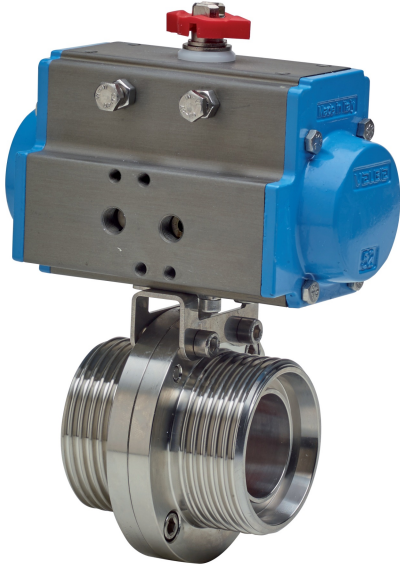

8P015800

Stainless steel AISI 304L butterfly valve for food industry,
F/F DIN 11851 connections, with actuator.

Technical specifications

MOD	PN	A	B	ØC	D	E	F	ACT.
8P01580006	6	150	189	79	71	68	141	SR 52
8P01580007	6	155	197	85	71	76	141	SR 52
8P01580008	6	169	215	92	81	76	164	SR 63
8P01580010	6	193	245	105	95	80	210	SR 75
8P01580012	6	216	279	125	106	82	241	SR 85
8P01580014	6	224	292	137	106	84	241	SR 85
8P01580018	6	249	327	157	123	88	275	SR 100