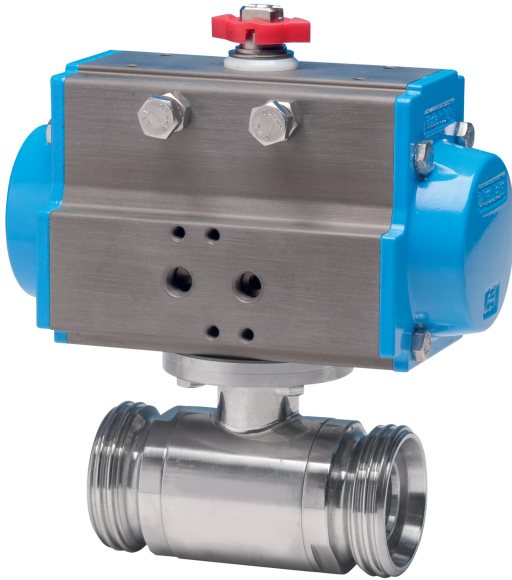

8P022400

2 ways ball valve, from ingot, P.T.F.E seals, AISI 316, DIN flanges 11851 F/F, polished, with actuator.

Technical specifications

MOD	PN	A	D	E	F	RD	ACT.
8P02240003	64	141	71	88	141	28x1/8"	SR 52
8P02240004	64	143	71	92	141	34x1/8"	SR 52
8P02240005	64	147	71	102	141	44x1/6"	SR 52
8P02240006	40	197	106	106	241	52x1/6"	SR 85
8P02240007	40	202	106	112	241	58x1/6"	SR 85
8P02240008	40	221	106	126	241	65x1/6"	SR 85
8P02240010	25	229	106	136	241	78x1/6"	SR 85
8P02240012	25	253	123	154	275	95x1/6"	SR 100
8P02240014	25	311	148	184	372	110x1/4"	SR 125
8P02240018	25	325	148	190	372	130x1/4"	SR 125