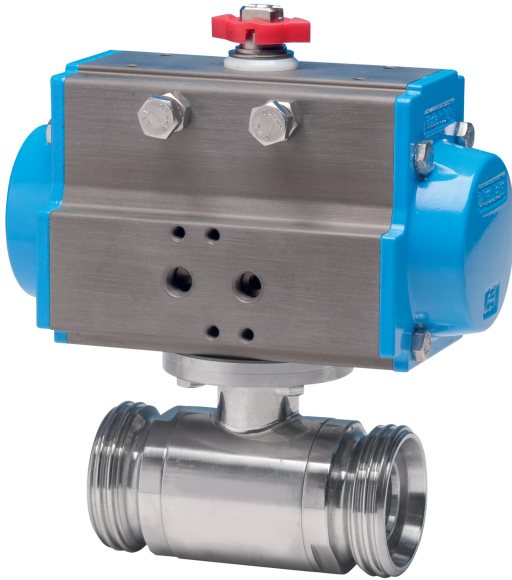

8P022400

2 ways ball valve, from ingot, P.T.F.E seals, AISI 316,
DIN flanges 11851 F/F, polished, with actuator.

Technical specifications

MOD	PN	A	D	E	F	RD	ACT.
8P02240003	64	141	71	88	141	28x1/8"	SR 52
8P02240004	64	143	71	92	141	34x1/8"	SR 52
8P02240005	64	147	71	102	141	44x1/6"	SR 52
8P02240006	40	197	106	106	241	52x1/6"	SR 85
8P02240007	40	202	106	112	241	58x1/6"	SR 85
8P02240008	40	221	106	126	241	65x1/6"	SR 85
8P02240010	25	229	106	136	241	78x1/6"	SR 85
8P02240012	25	253	123	154	275	95x1/6"	SR 100
8P02240014	25	311	148	184	372	110x1/4"	SR 125
8P02240018	25	325	148	190	372	130x1/4"	SR 125