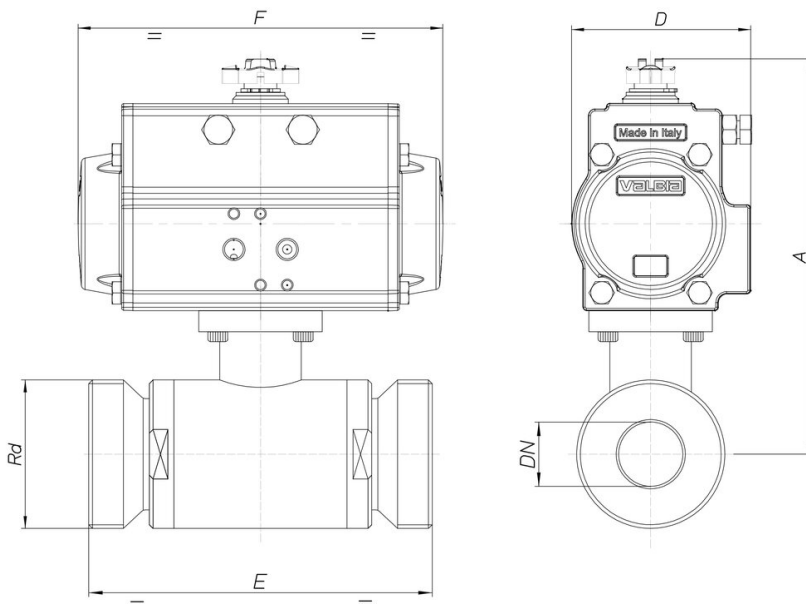

8P022400

2 ways ball valve, from ingot, P.T.F.E seals, AISI 316, DIN flanges 11851 F/F, polished, with actuator.

Technical specifications

MOD	PN	A	D	E	F	RD	ACT.
8P02240003	64	141	71	88	141	28x1/8"	SR 52
8P02240004	64	143	71	92	141	34x1/8"	SR 52
8P02240005	64	147	71	102	141	44x1/6"	SR 52
8P02240006	40	197	106	106	241	52x1/6"	SR 85
8P02240007	40	202	106	112	241	58x1/6"	SR 85
8P02240008	40	221	106	126	241	65x1/6"	SR 85
8P02240010	25	229	106	136	241	78x1/6"	SR 85
8P02240012	25	253	123	154	275	95x1/6"	SR 100
8P02240014	25	311	148	184	372	110x1/4"	SR 125
8P02240018	25	325	148	190	372	130x1/4"	SR 125