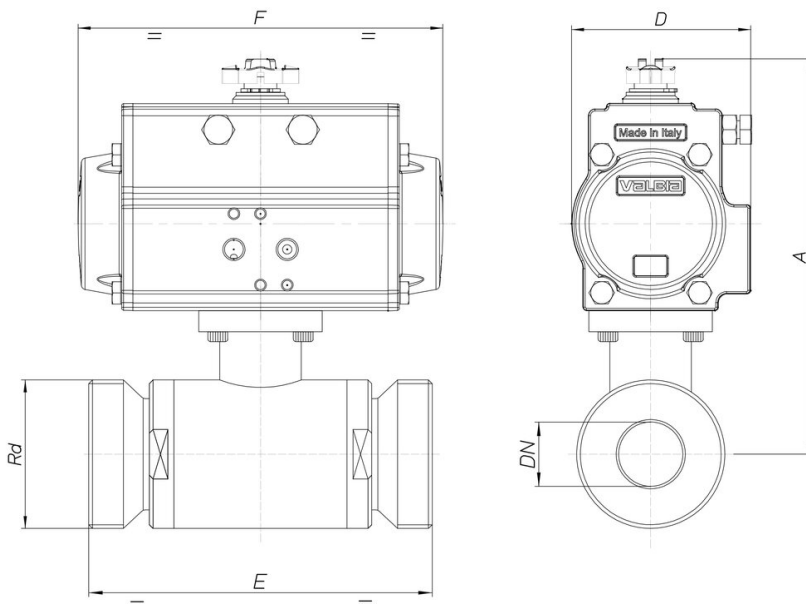

8P022400

2 ways ball valve, from ingot, P.T.F.E seals, AISI 316,
DIN flanges 11851 F/F, polished, with actuator.

Technical specifications

MOD	PN	A	D	E	F	RD	ACT.
8P02240003	64	141	71	88	141	28x1/8"	SR 52
8P02240004	64	143	71	92	141	34x1/8"	SR 52
8P02240005	64	147	71	102	141	44x1/6"	SR 52
8P02240006	40	197	106	106	241	52x1/6"	SR 85
8P02240007	40	202	106	112	241	58x1/6"	SR 85
8P02240008	40	221	106	126	241	65x1/6"	SR 85
8P02240010	25	229	106	136	241	78x1/6"	SR 85
8P02240012	25	253	123	154	275	95x1/6"	SR 100
8P02240014	25	311	148	184	372	110x1/4"	SR 125
8P02240018	25	325	148	190	372	130x1/4"	SR 125