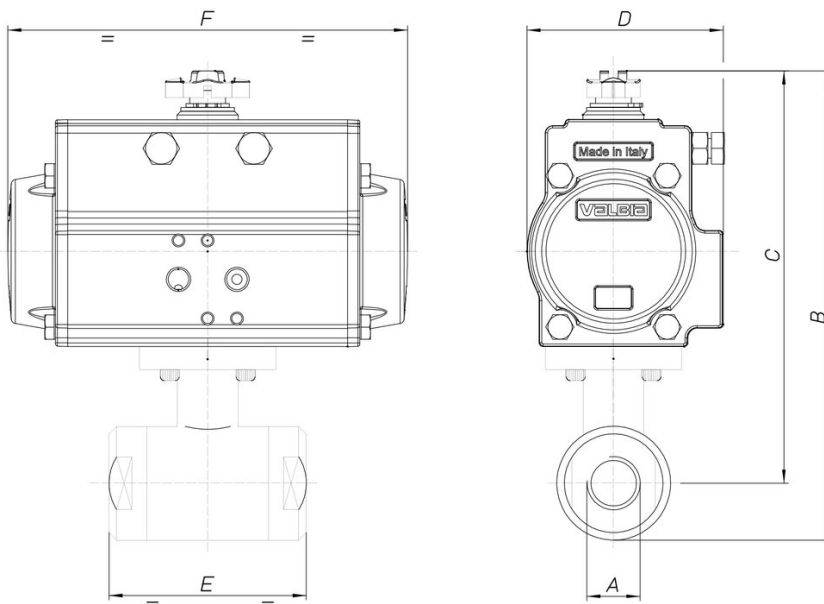

## 8P026400

2 way stainless steel valve AISI 316, polished, seals in PTFE, threaded F/F, with actuator.

### Technical specifications

| <b>MOD</b> | <b>PN</b> | <b>A</b> | <b>B</b> | <b>C</b> | <b>D</b> | <b>E</b> | <b>F</b> | <b>ACT.</b> |
|------------|-----------|----------|----------|----------|----------|----------|----------|-------------|
| 8P02640002 | 64        | 1/4"     | 156      | 141      | 71       | 52       | 141      | SR 52       |
| 8P02640003 | 64        | 3/8"     | 156      | 141      | 71       | 52       | 141      | SR 52       |
| 8P02640004 | 64        | 1/2"     | 161      | 143      | 71       | 62       | 141      | SR 52       |
| 8P02640005 | 64        | 3/4"     | 168      | 147      | 71       | 72       | 141      | SR 52       |
| 8P02640006 | 40        | 1"       | 223      | 197      | 106      | 82       | 241      | SR 85       |
| 8P02640007 | 40        | 1"1/4    | 232      | 202      | 106      | 92       | 241      | SR 85       |
| 8P02640008 | 40        | 1"1/2    | 259      | 222      | 106      | 104      | 241      | SR 85       |
| 8P02640010 | 25        | 2"       | 275      | 230      | 106      | 116      | 241      | SR 85       |
| 8P02640012 | 25        | 2"1/2    | 309      | 253      | 123      | 128      | 275      | SR 100      |
| 8P02640014 | 25        | 3"       | 377      | 311      | 148      | 150      | 372      | SR 125      |
| 8P02640018 | 25        | 4"       | 407      | 325      | 148      | 178      | 372      | SR 125      |