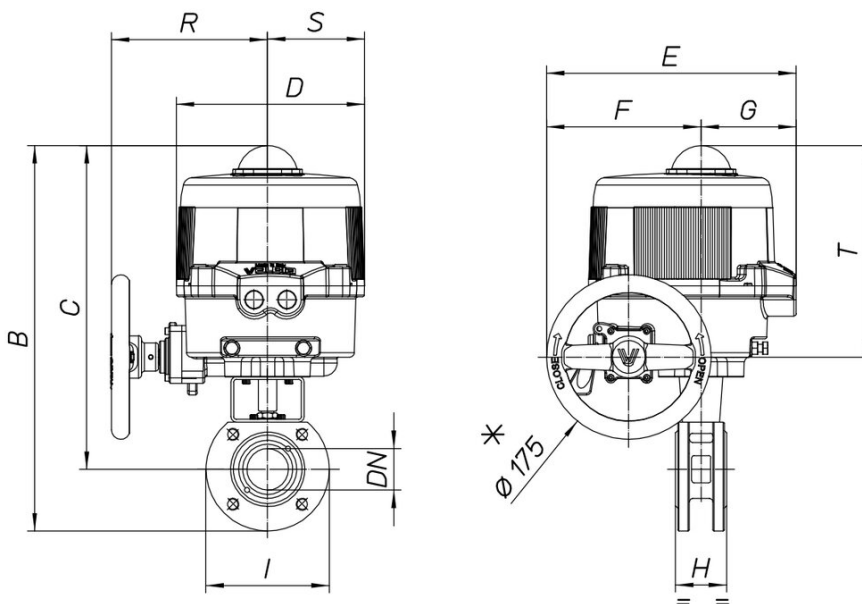

Technical specifications