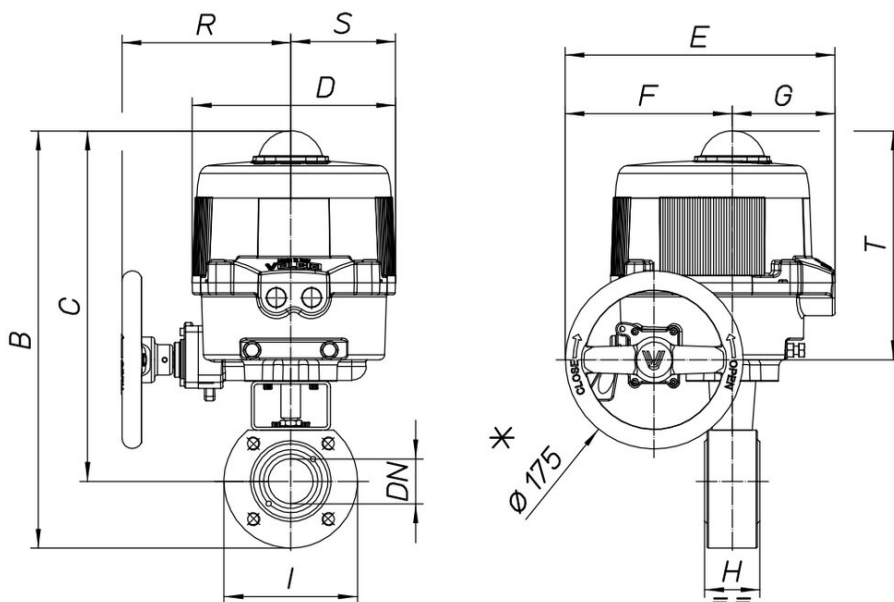

Technical specifications