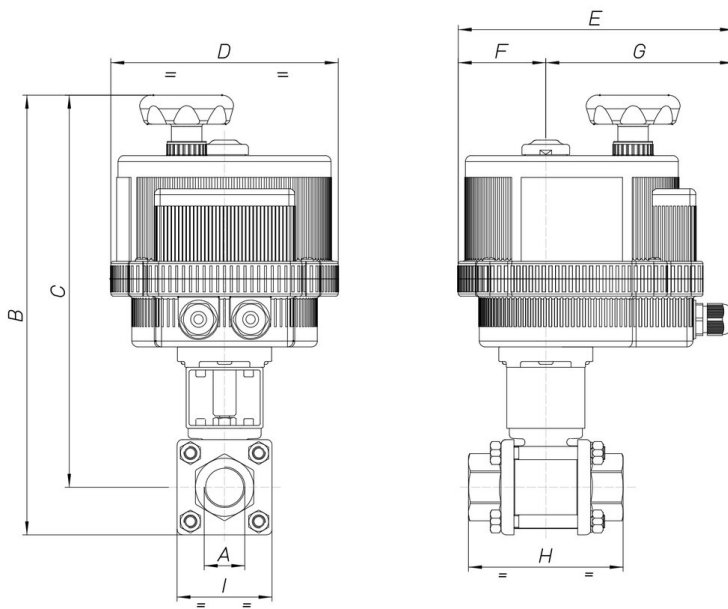

Technical specifications