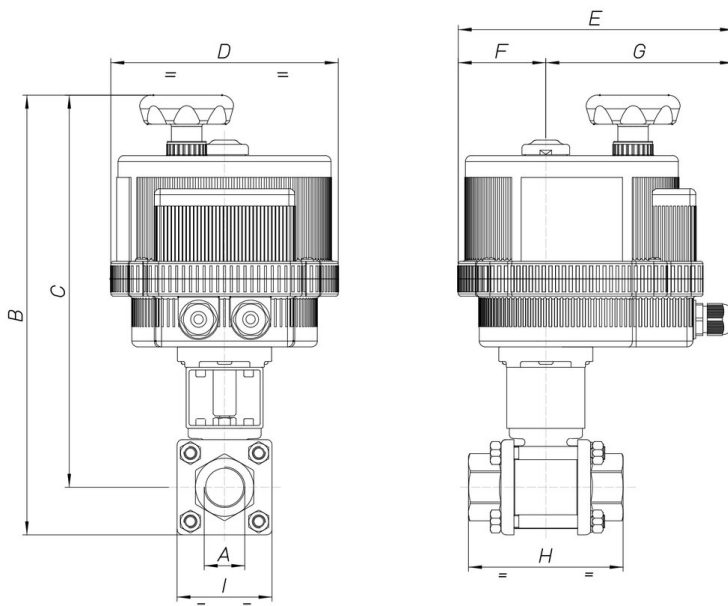

Technical specifications