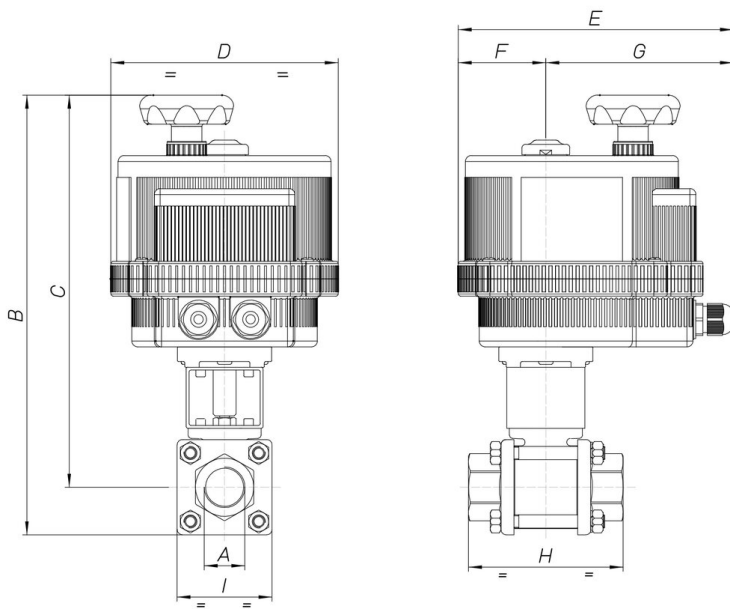

8E004 F/F

2 way, three piece ball valve, full bore [Valpres artt. 713000 F/F - 714000 SW - 715000 BW] carbon steel LCB with ball and stem in stainless steel AISI 304, with electric actuator series 85.

Technical specifications