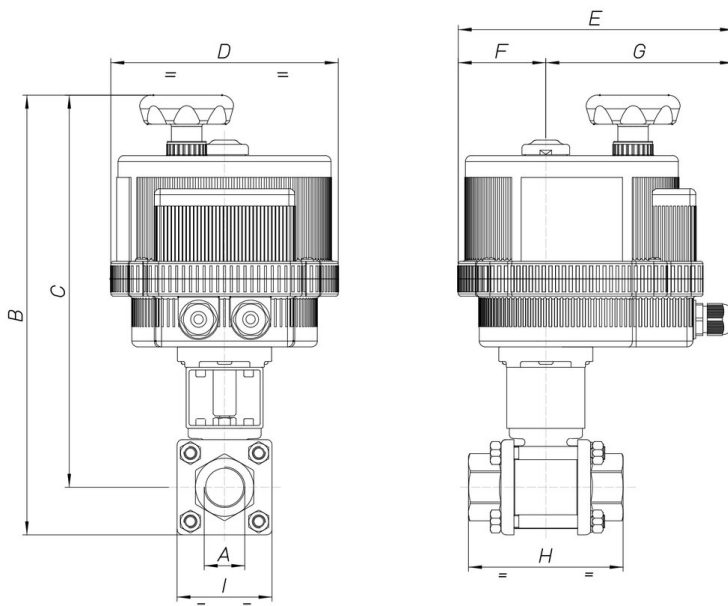

8E004 F/F

2 way, three piece ball valve, full bore [Valpres artt. 713000 F/F - 714000 SW - 715000 BW] carbon steel LCB with ball and stem in stainless steel AISI 304, with electric actuator series 85.

Technical specifications