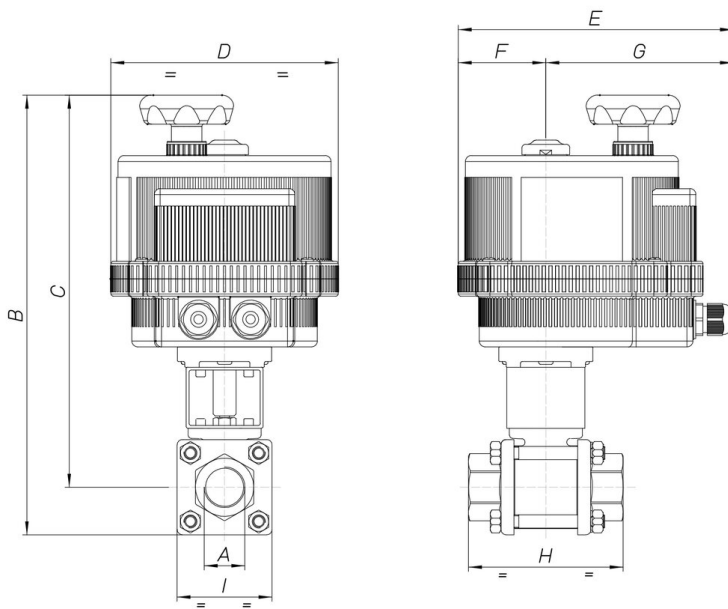

8E032 SW

2 way, three piece ball valve, full bore [Valpres artt. 713000 F/F - 714000 SW - 715000 BW] carbon steel LCB with ball and stem in stainless steel AISI 304, with electric actuator series 85.

Technical specifications