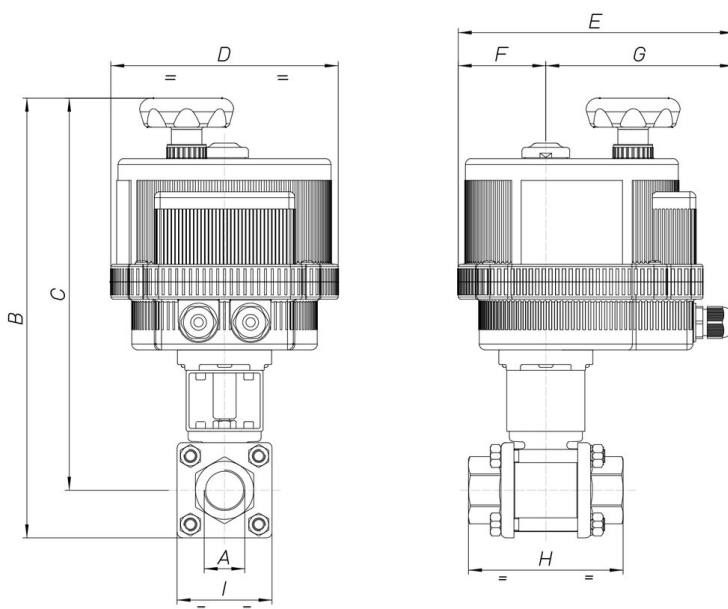

8E032 SW

2 way, three piece ball valve, full bore [Valpres artt. 713000 F/F - 714000 SW - 715000 BW] carbon steel LCB with ball and stem in stainless steel AISI 304, with electric actuator series 85.

Technical specifications