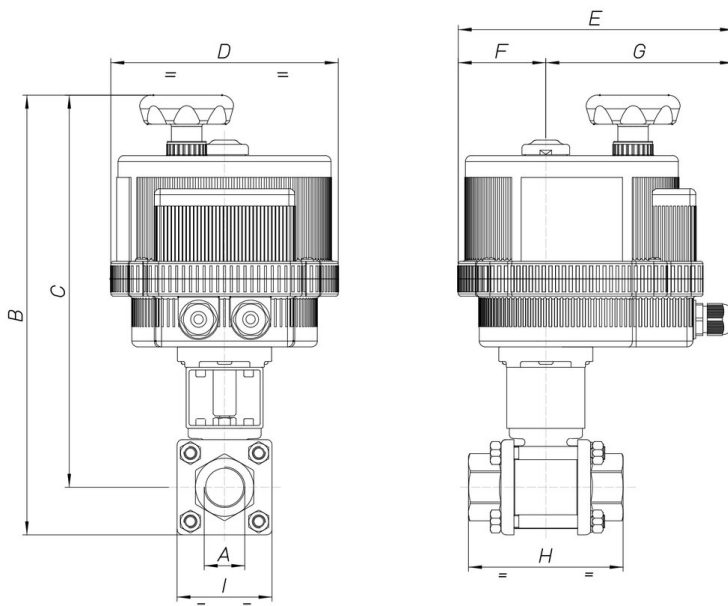

8E033 BW

2 way, three piece ball valve, full bore [Valpres artt. 713000 F/F - 714000 SW - 715000 BW] carbon steel LCB with ball and stem in stainless steel AISI 304, with electric actuator series 85.

Technical specifications