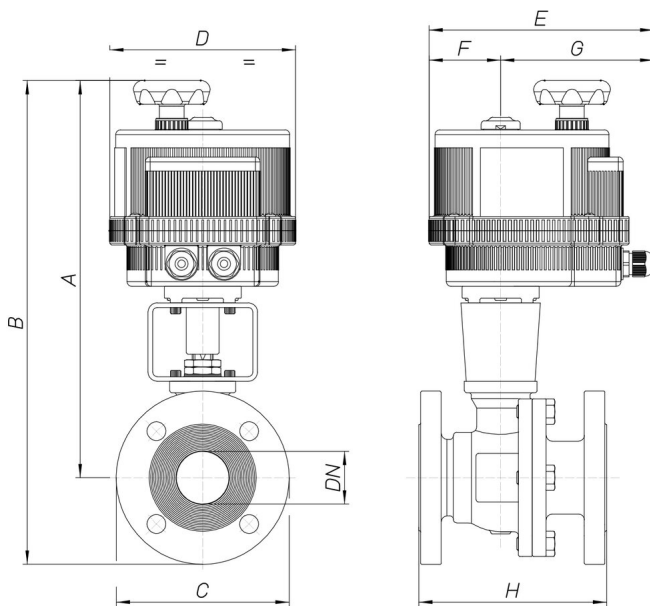

Technical specifications