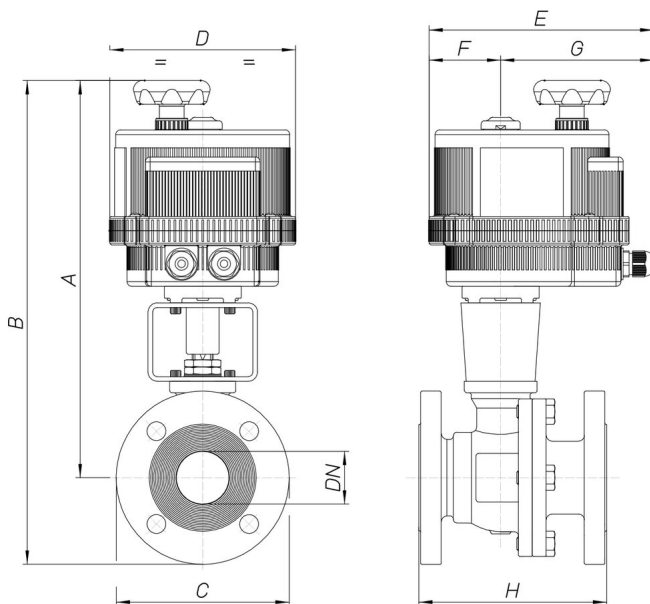

Technical specifications