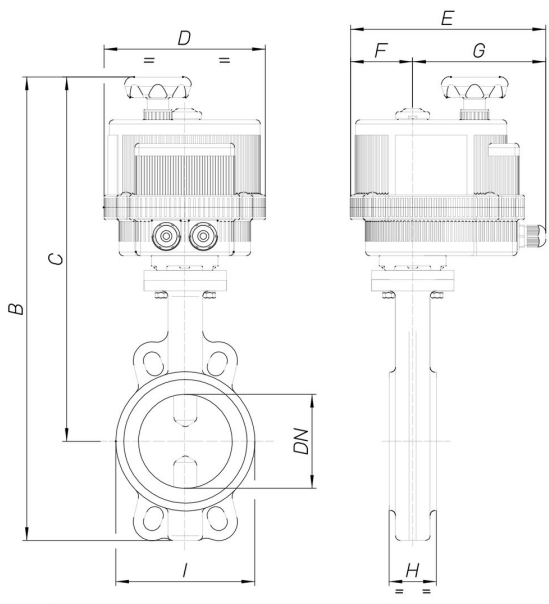

Technical specifications