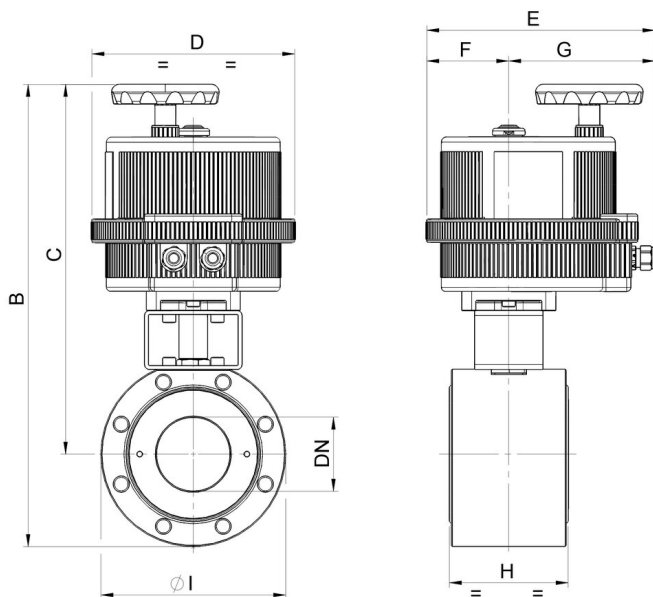

Technical specifications