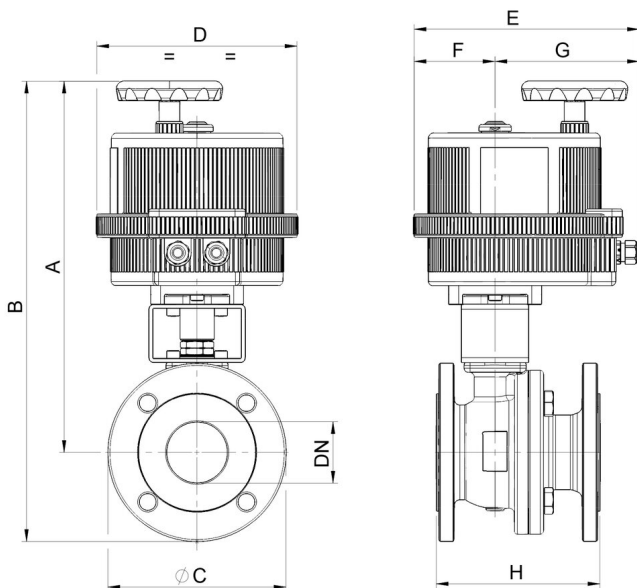

Technical specifications