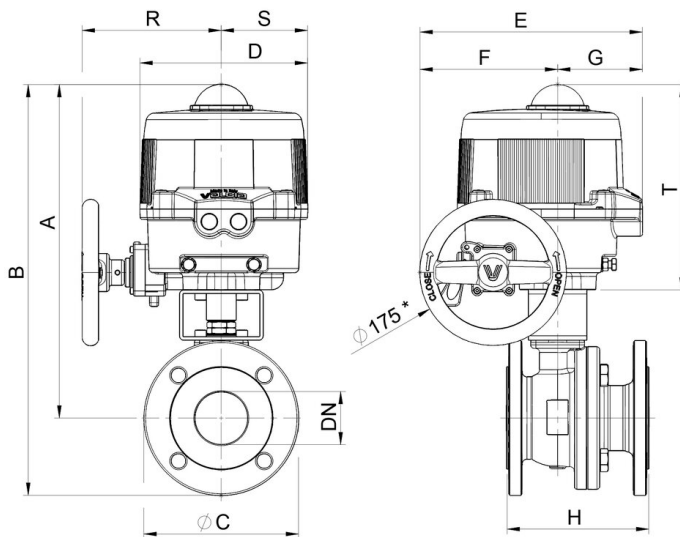

Technical specifications

* mod.VB030M-VB060M Q10mm SENZA VOLANTINO - without handwheel