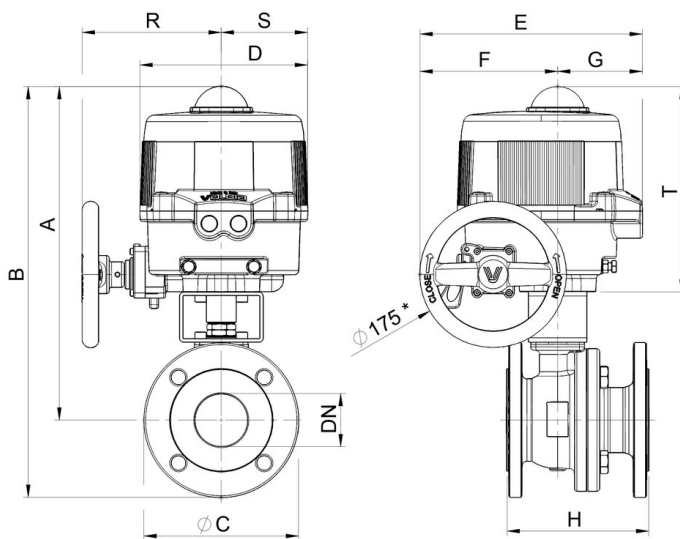

Technical specifications

* mod.VB030M-VB060M Q10mm SENZA VOLANTINO - without handwheel