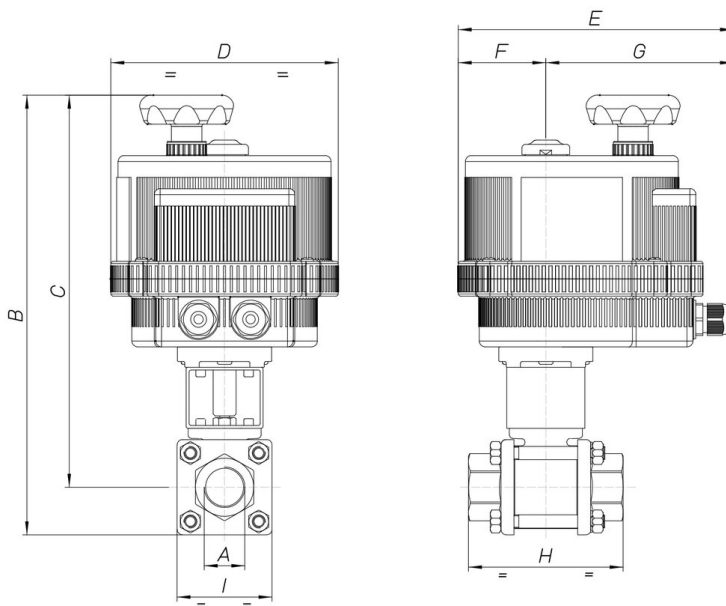

8E004 F/F

2 way, three piece ball valve, full bore [Valpres artt. 713000 F/F - 714000 SW - 715000 BW] carbon steel LCB with ball and stem in stainless steel AISI 304, with electric actuator series 85.

Especificaciones técnicas