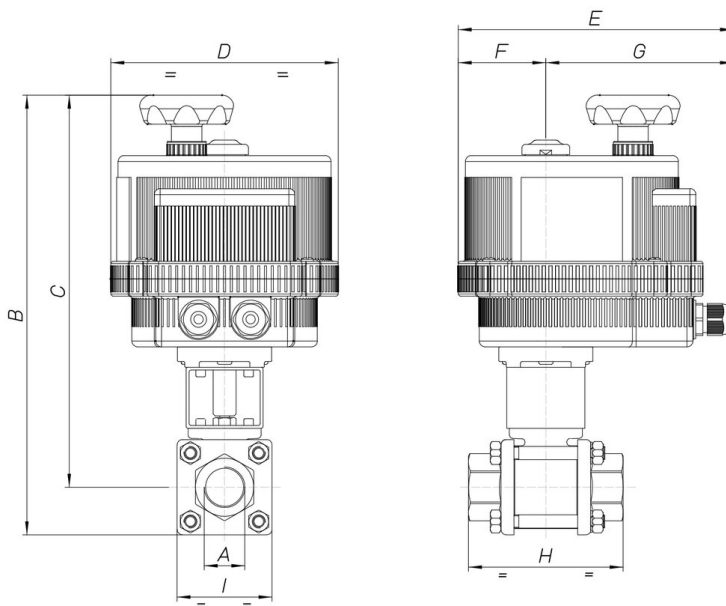

Especificaciones técnicas