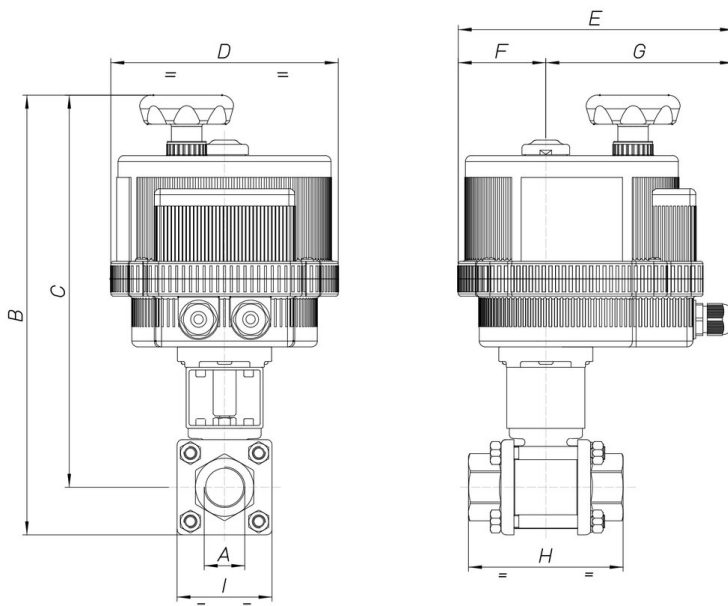

8E033 BW

2 way, three piece ball valve, full bore [Valpres artt. 713000 F/F - 714000 SW - 715000 BW] carbon steel LCB with ball and stem in stainless steel AISI 304, with electric actuator series 85.

Especificaciones técnicas