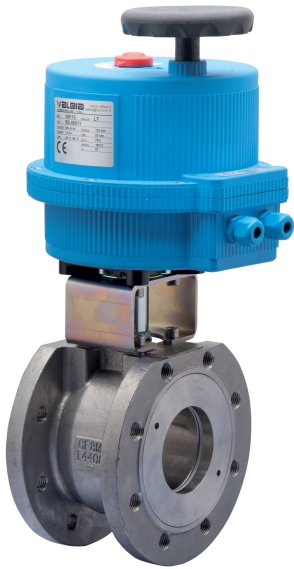

## 8E005

2 way Wafer ball valve [Valpres art. 721000] PN16 flanged, stainless steel AISI 316 CF8M, full bore, with electric actuator series 85.