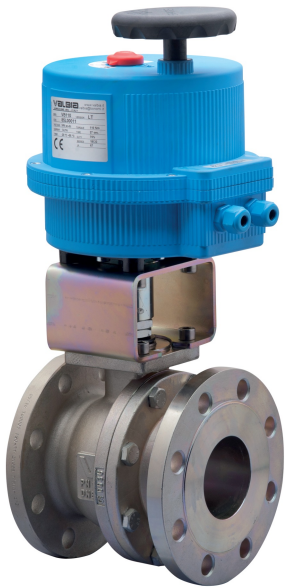

## 8E054

Split Body [Valpres art. 760001] full bore flanged PN16 ball valve, carbon steel WCB, Fire Safe, Antistatic Device, face to face EN558 basic series 27, classified ATEX Ex II 2 G/D c T3, with electric actuator series 85.