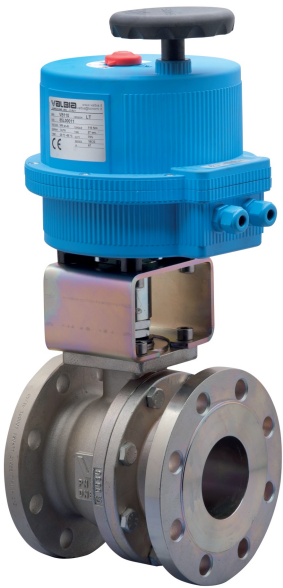

8E054

Split Body [Valpres art. 760001] full bore flanged PN16 ball valve, carbon steel WCB, Fire Safe, Antistatic Device, face to face EN558 basic series 27, classified ATEX Ex II 2 G/D c T3, with electric actuator series 85.