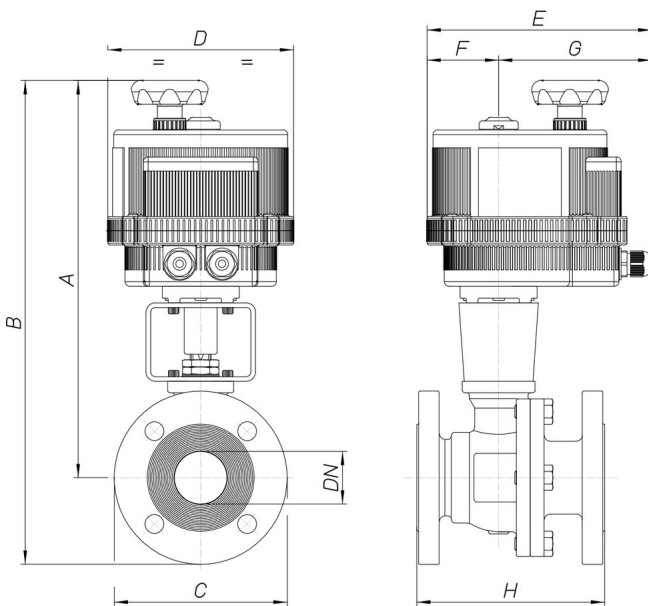

Especificaciones técnicas