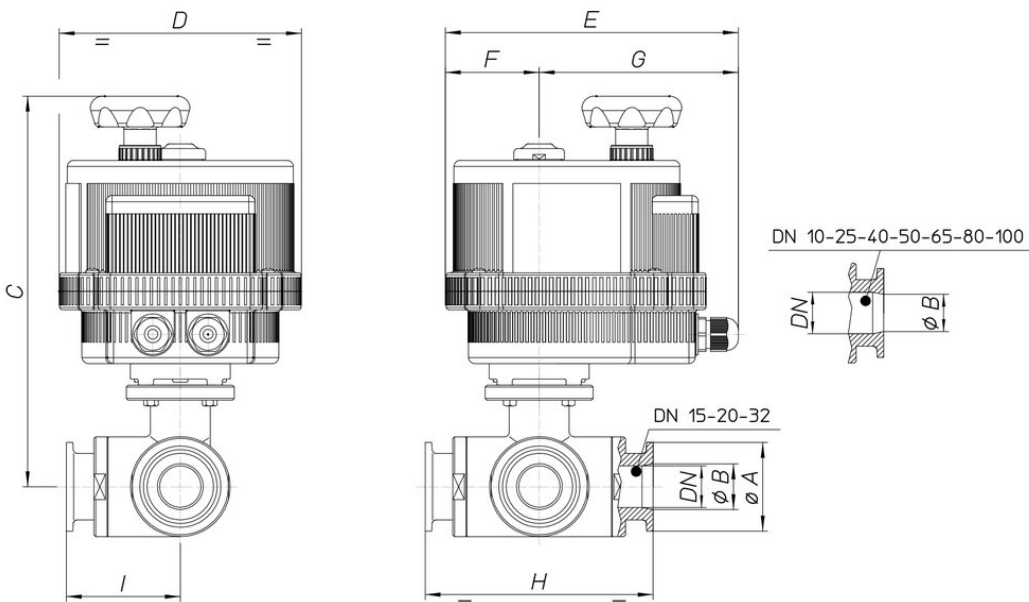

Especificaciones técnicas