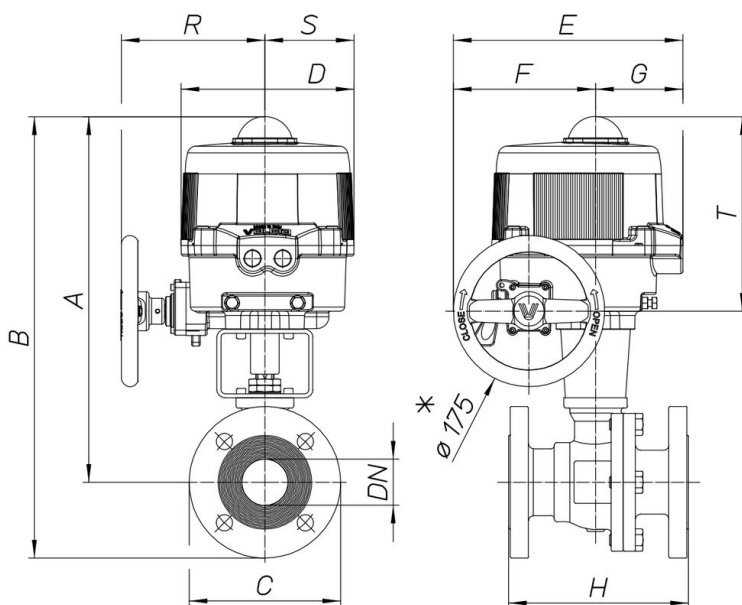

Especificaciones técnicas