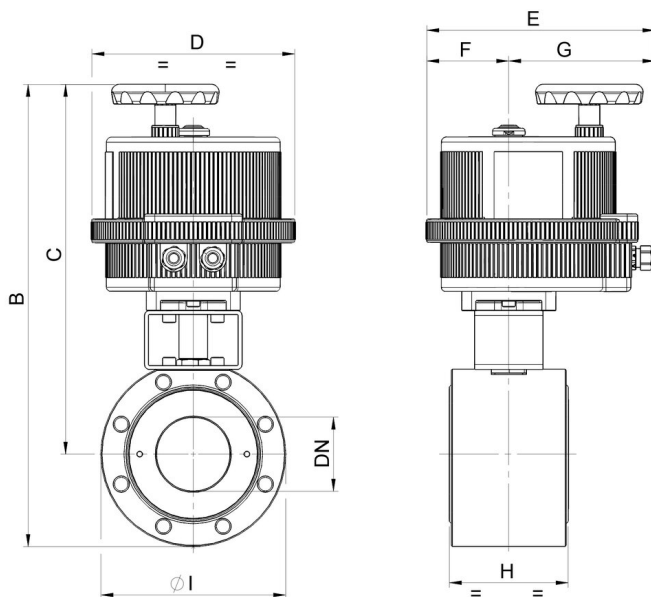

Especificaciones técnicas