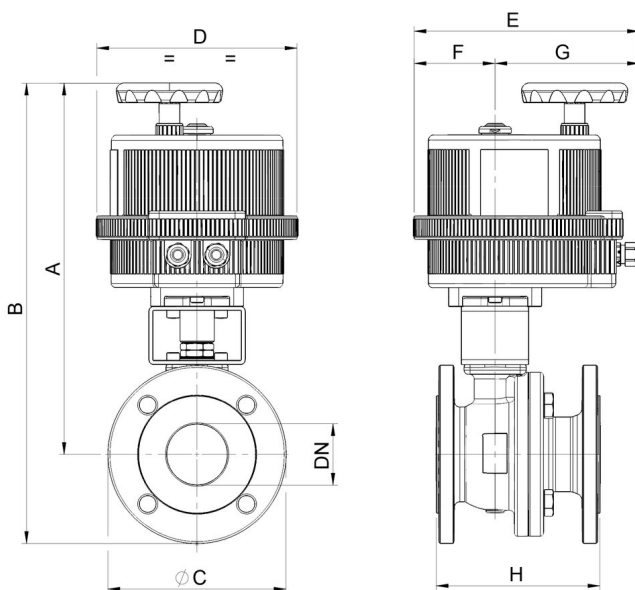

Especificaciones técnicas