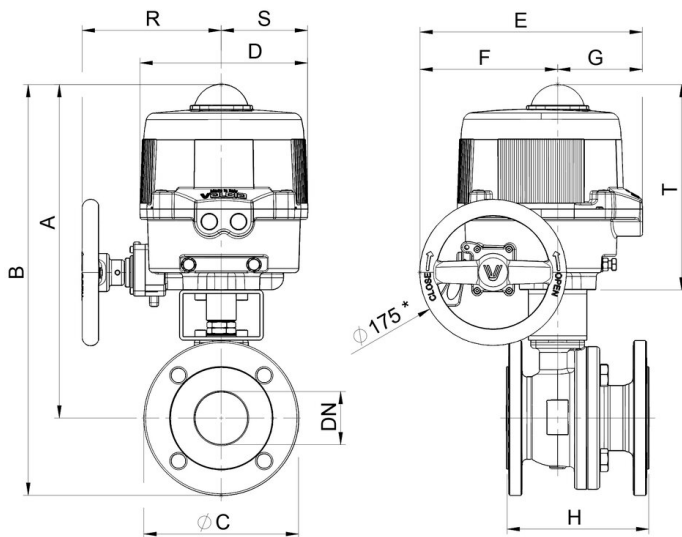

Especificaciones técnicas

* mod.VB030M-VB060M Q10mm SENZA VOLANTINO - without handwheel