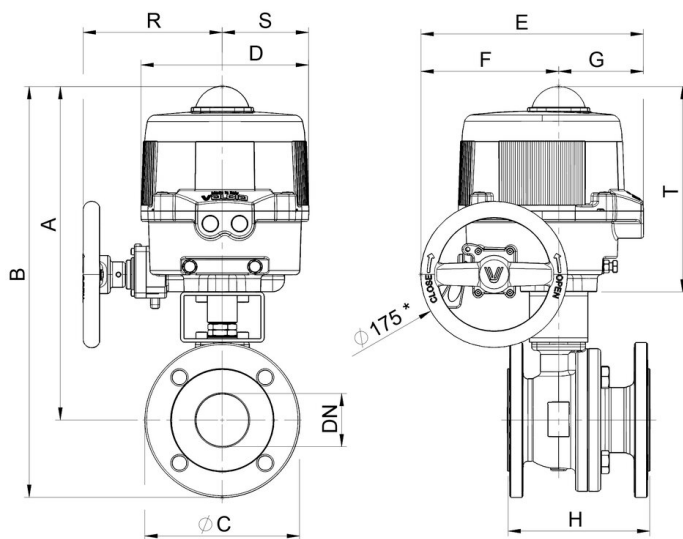

Especificaciones técnicas

* mod.VB030M-VB060M Q10mm SENZA VOLANTINO - without handwheel