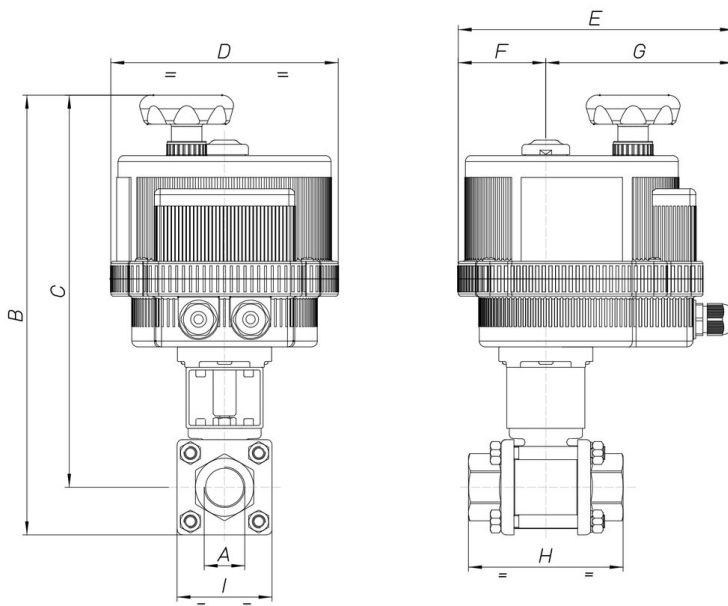

Spécifications techniques