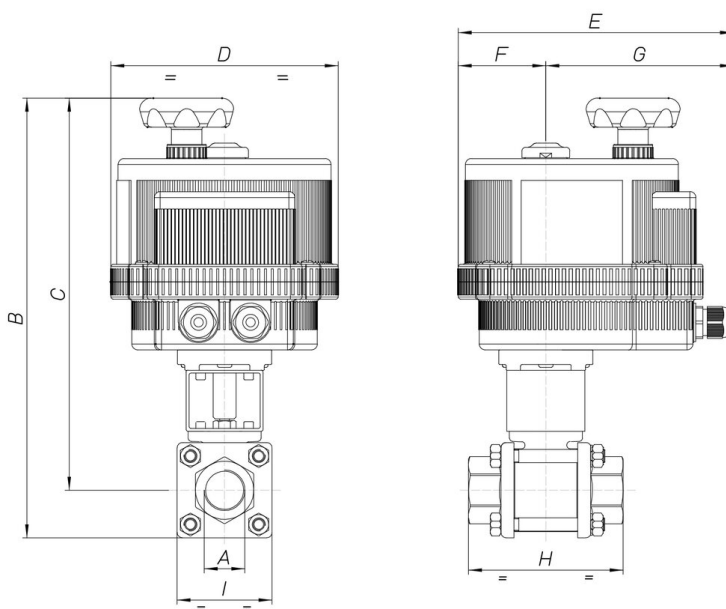

8E004 F/F

2 way, three piece ball valve, full bore [Valpres artt. 713000 F/F - 714000 SW - 715000 BW] carbon steel LCB with ball and stem in stainless steel AISI 304, with electric actuator series 85.

Spécifications techniques