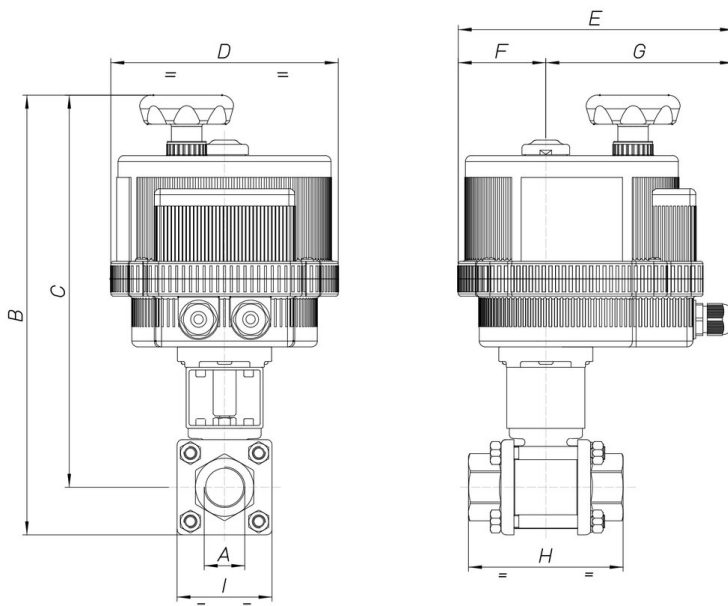

8E032 SW

2 way, three piece ball valve, full bore [Valpres artt. 713000 F/F - 714000 SW - 715000 BW] carbon steel LCB with ball and stem in stainless steel AISI 304, with electric actuator series 85.

Spécifications techniques