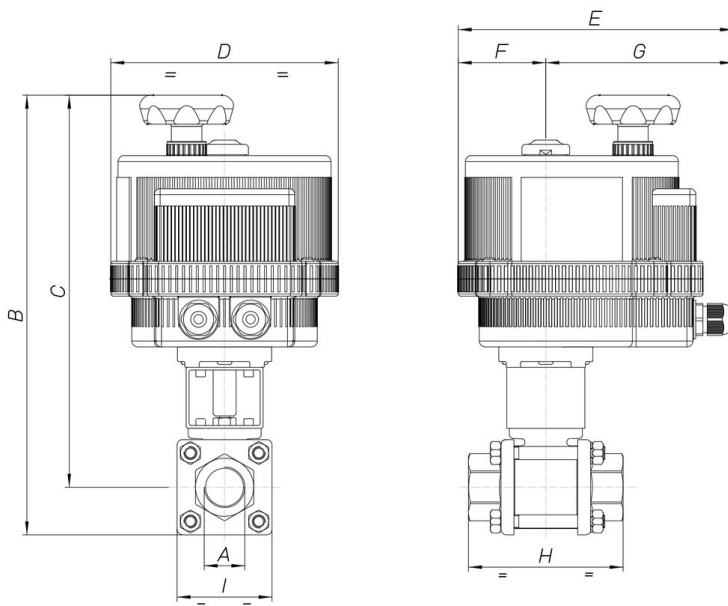

8E033 BW

2 way, three piece ball valve, full bore [Valpres artt. 713000 F/F - 714000 SW - 715000 BW] carbon steel LCB with ball and stem in stainless steel AISI 304, with electric actuator series 85.

Spécifications techniques