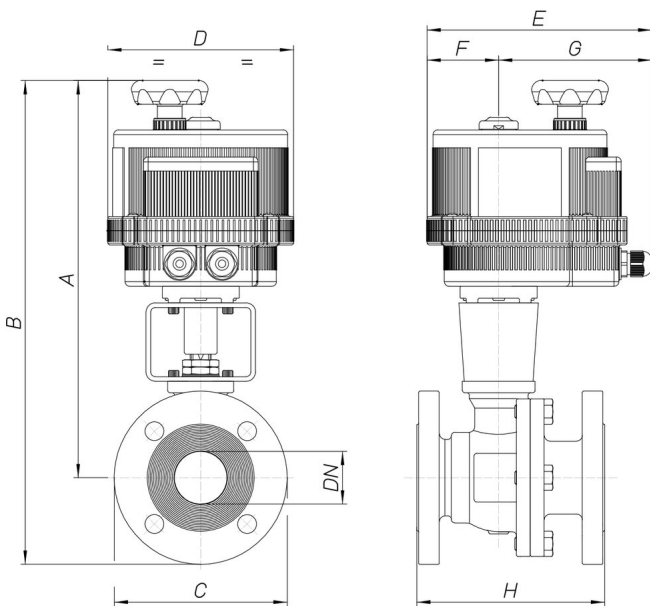

Spécifications techniques