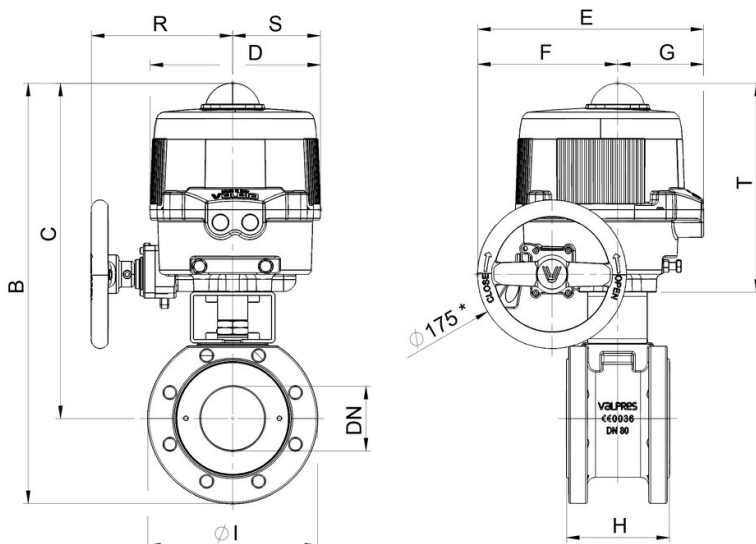

Spécifications techniques

* mod.VB030M-VB060M Q10mm SENZA VOLANTINO - without handwheel