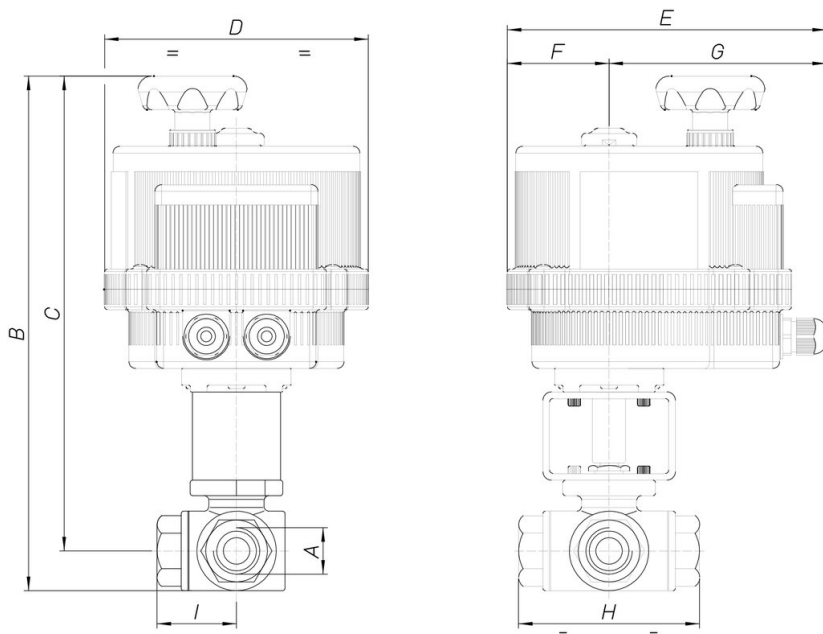

Spécifications techniques