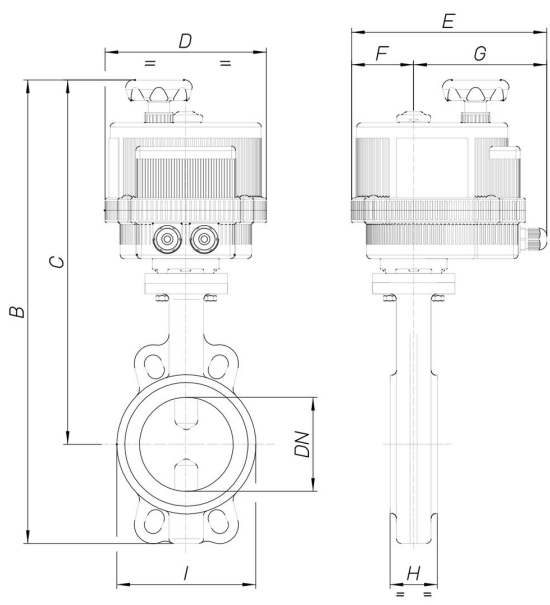

Spécifications techniques