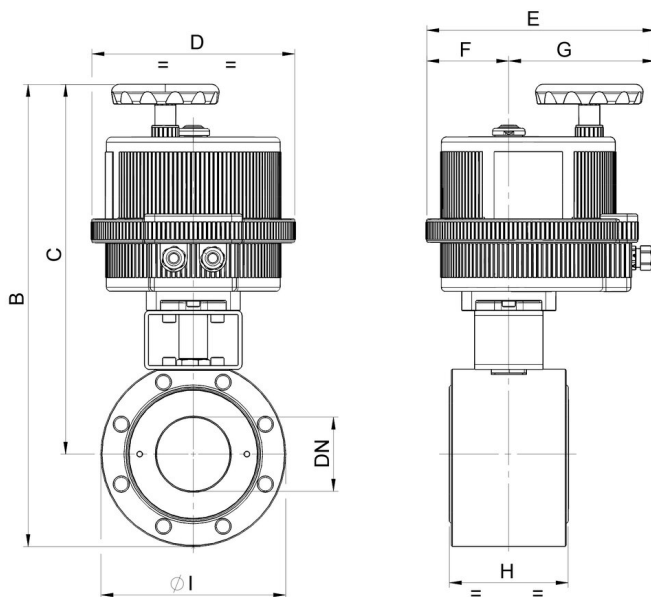

Spécifications techniques