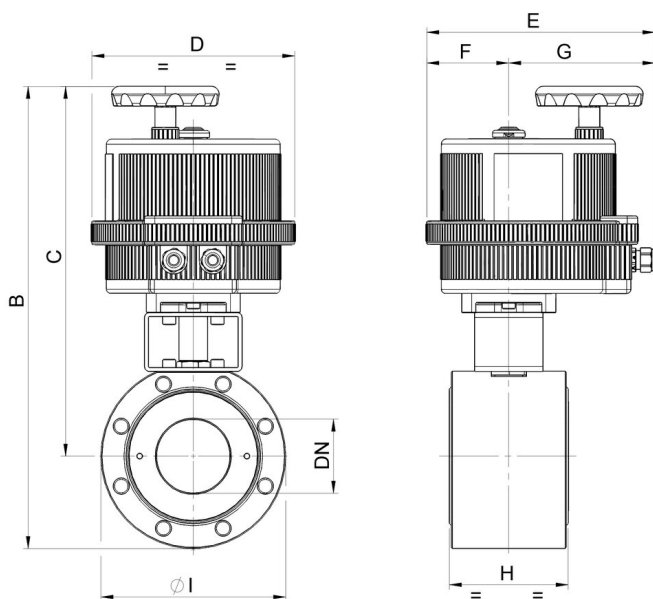

Spécifications techniques